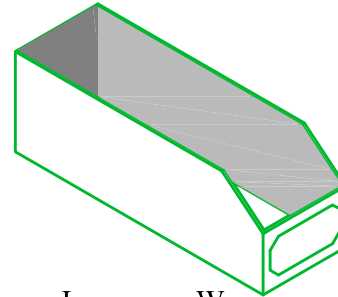

- *STRONG - Heavy duty corrugated board.
- *EASY TO ASSEMBLE - Folds and locks into shape.
- *DURABLE - Wax coated against moisture and grease.
- *EASY TO CLEAN - Simply wipe with a cloth.

***MINIMUM ORDER: PACKS of 50 Units**

PART BINS : CARDBOARD WAX

No.1 L W H
 457mm x 152mm x 105mm

No.4 L W H
 305mm x 102mm x 105mm

No.2 L W H
 457mm x 102mm x 105mm

No.5 L W H
 381mm x 152mm x 105mm

No.3 L W H
 305mm x 152mm x 105mm

No.6 L W H
 381mm x 102mm x 105mm

No.7 L W H
 305mm x 305mm x 105mm

No.8 L W H
 305mm x 50mm x 105mm