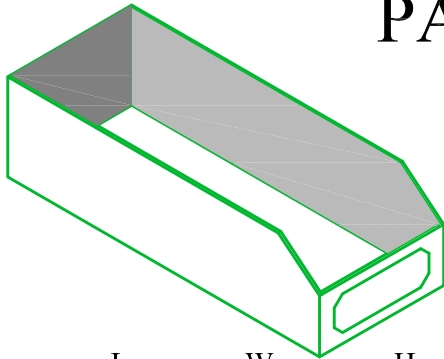

- *STRONG - Heavy duty corrugated board.
- *EASY TO ASSEMBLE - Folds and locks into shape.
- *DURABLE - Wax coated against moisture and grease.
- *EASY TO CLEAN - Simply wipe with a cloth.

***MINIMUM ORDER: PACKS of 50 Units**

PART BINS : CARDBOARD WAX

No.1 L W H
 457mm x 152mm x 105mm

No.4 L W H
 305mm x 102mm x 105mm

No.2 L W H
 457mm x 102mm x 105mm

No.5 L W H
 381mm x 152mm x 105mm

No.3 L W H
 305mm x 152mm x 105mm

No.6 L W H
 381mm x 102mm x 105mm

No.7 L W H
 305mm x 305mm x 105mm

No.8 L W H
 305mm x 50mm x 105mm