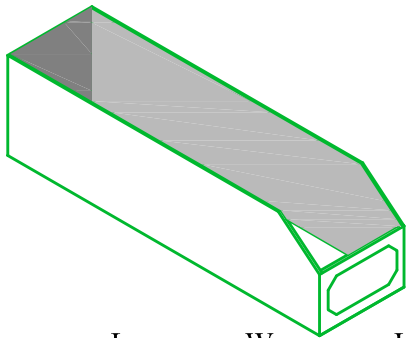

- *STRONG - Heavy duty corrugated board.
- *EASY TO ASSEMBLE - Folds and locks into shape.
- *DURABLE - Wax coated against moisture and grease.
- *EASY TO CLEAN - Simply wipe with a cloth.

***MINIMUM ORDER: PACKS of 50 Units**

PART BINS : CARDBOARD WAX

No.1 L W H
 457mm x 152mm x 105mm

No.4 L W H
 305mm x 102mm x 105mm

No.2 L W H
 457mm x 102mm x 105mm

No.5 L W H
 381mm x 152mm x 105mm

No.3 L W H
 305mm x 152mm x 105mm

No.6 L W H
 381mm x 102mm x 105mm

No.7 L W H
 305mm x 305mm x 105mm

No.8 L W H
 305mm x 50mm x 105mm