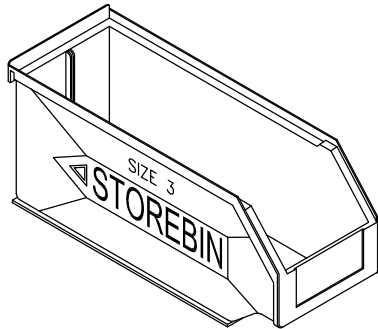

PLASTIC PART BINS

1

No.1 FIRST STOREBIN
 105 wide x 135 deep x 70 high

2

No.2 FIRST STOREBIN
 105 wide x 185 deep x 70 high

WALL PANELS (White)

- 1. 457H x 457mmW:
- 2. 914H x 457mmW:
- 3. 1220H x 457mmW:
- 4. 1400H x 457mmW:
- 5. 1830H x 457mmW:

3

No.3 FIRST STOREBIN
 140 wide x 275 deep x 120 high

4

No.4 FIRST STOREBIN
 205 wide x 380 deep x 170 high

5

No.5 FIRST STOREBIN
 420 wide x 380 deep x 170 high

COLOURS AVAILABLE :
 BLACK, RED, YELLOW,
 WHITE, GREEN, BLUE,
 GREY