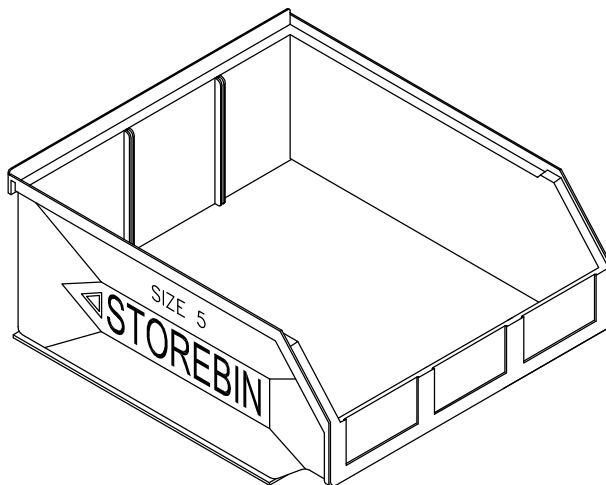

PLASTIC PART BINS

1

No.1 FIRST STOREBIN
 105 wide x 135 deep x 70 high

2

No.2 FIRST STOREBIN
 105 wide x 185 deep x 70 high

WALL PANELS (White)

- 1. 457H x 457mmW:
- 2. 914H x 457mmW:
- 3. 1220H x 457mmW:
- 4. 1400H x 457mmW:
- 5. 1830H x 457mmW:

3

No.3 FIRST STOREBIN
 140 wide x 275 deep x 120 high

4

No.4 FIRST STOREBIN
 205 wide x 380 deep x 170 high

5

No.5 FIRST STOREBIN
 420 wide x 380 deep x 170 high

COLOURS AVAILABLE :
 BLACK, RED, YELLOW,
 WHITE, GREEN, BLUE,
 GREY