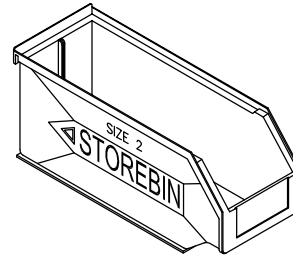

PLASTIC PART BINS

1

No.1 FIRST STOREBIN
 105 wide x 135 deep x 70 high

2

No.2 FIRST STOREBIN
 105 wide x 185 deep x 70 high

WALL PANELS (White)

- 1. 457H x 457mmW:
- 2. 914H x 457mmW:
- 3. 1220H x 457mmW:
- 4. 1400H x 457mmW:
- 5. 1830H x 457mmW:

3

No.3 FIRST STOREBIN
 140 wide x 275 deep x 120 high

4

No.4 FIRST STOREBIN
 205 wide x 380 deep x 170 high

5

No.5 FIRST STOREBIN
 420 wide x 380 deep x 170 high

COLOURS AVAILABLE :
 BLACK, RED, YELLOW,
 WHITE, GREEN, BLUE,
 GREY