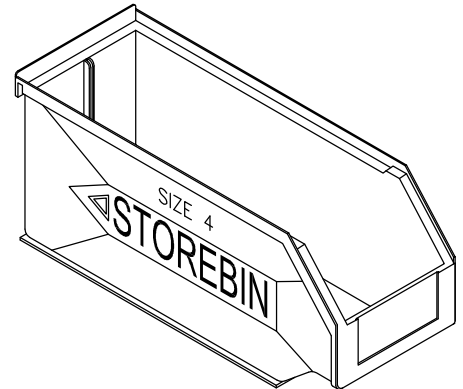

PLASTIC PART BINS

1

No.1 FIRST STOREBIN
 105 wide x 135 deep x 70 high

2

No.2 FIRST STOREBIN
 105 wide x 185 deep x 70 high

WALL PANELS (White)

- 1. 457H x 457mmW:
- 2. 914H x 457mmW:
- 3. 1220H x 457mmW:
- 4. 1400H x 457mmW:
- 5. 1830H x 457mmW:

3

No.3 FIRST STOREBIN
 140 wide x 275 deep x 120 high

4

No.4 FIRST STOREBIN
 205 wide x 380 deep x 170 high

5

No.5 FIRST STOREBIN
 420 wide x 380 deep x 170 high

COLOURS AVAILABLE :
 BLACK, RED, YELLOW,
 WHITE, GREEN, BLUE,
 GREY